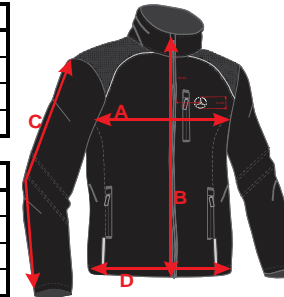

**SIZE CHARTS**  
**NOTE: sporty, tailored and modern cut!**

Softshell jacket men		XS	S	M	L	XL	XXL	XXXL	4XL
A	1/2 chest circumference	50	53	56	59	62	65	68	71
B	front length	64	64	68	70	74	74	79	79
C	Arm length including waistband	59	61	63	65	67	69	71	73
D	1/2 waist size	48	51	54	57	60	63	66	69

Softshell jacket women		XS	S	M	L	XL	XXL	XXXL	4XL
A	1/2 chest circumference	47	50	53	56	59	62	65	68
B	front length	60	64	64	68	70	74	74	79
C	Arm length including waistband	57	59	61	63	65	67	69	71
D	1/2 waist size	45	48	51	54	57	60	63	66

Fleece jacket men		XS	S	M	L	XL	XXL	XXXL	4XL
A	1/2 chest circumference	48	52	54	58	60	62	66	68
B	back length	64	64	68	70	74	74	79	79
C	Arm length including waistband	61	62	63	65	67	69	71	73
D	1/2 waist size	48	52	54	58	60	62	66	68